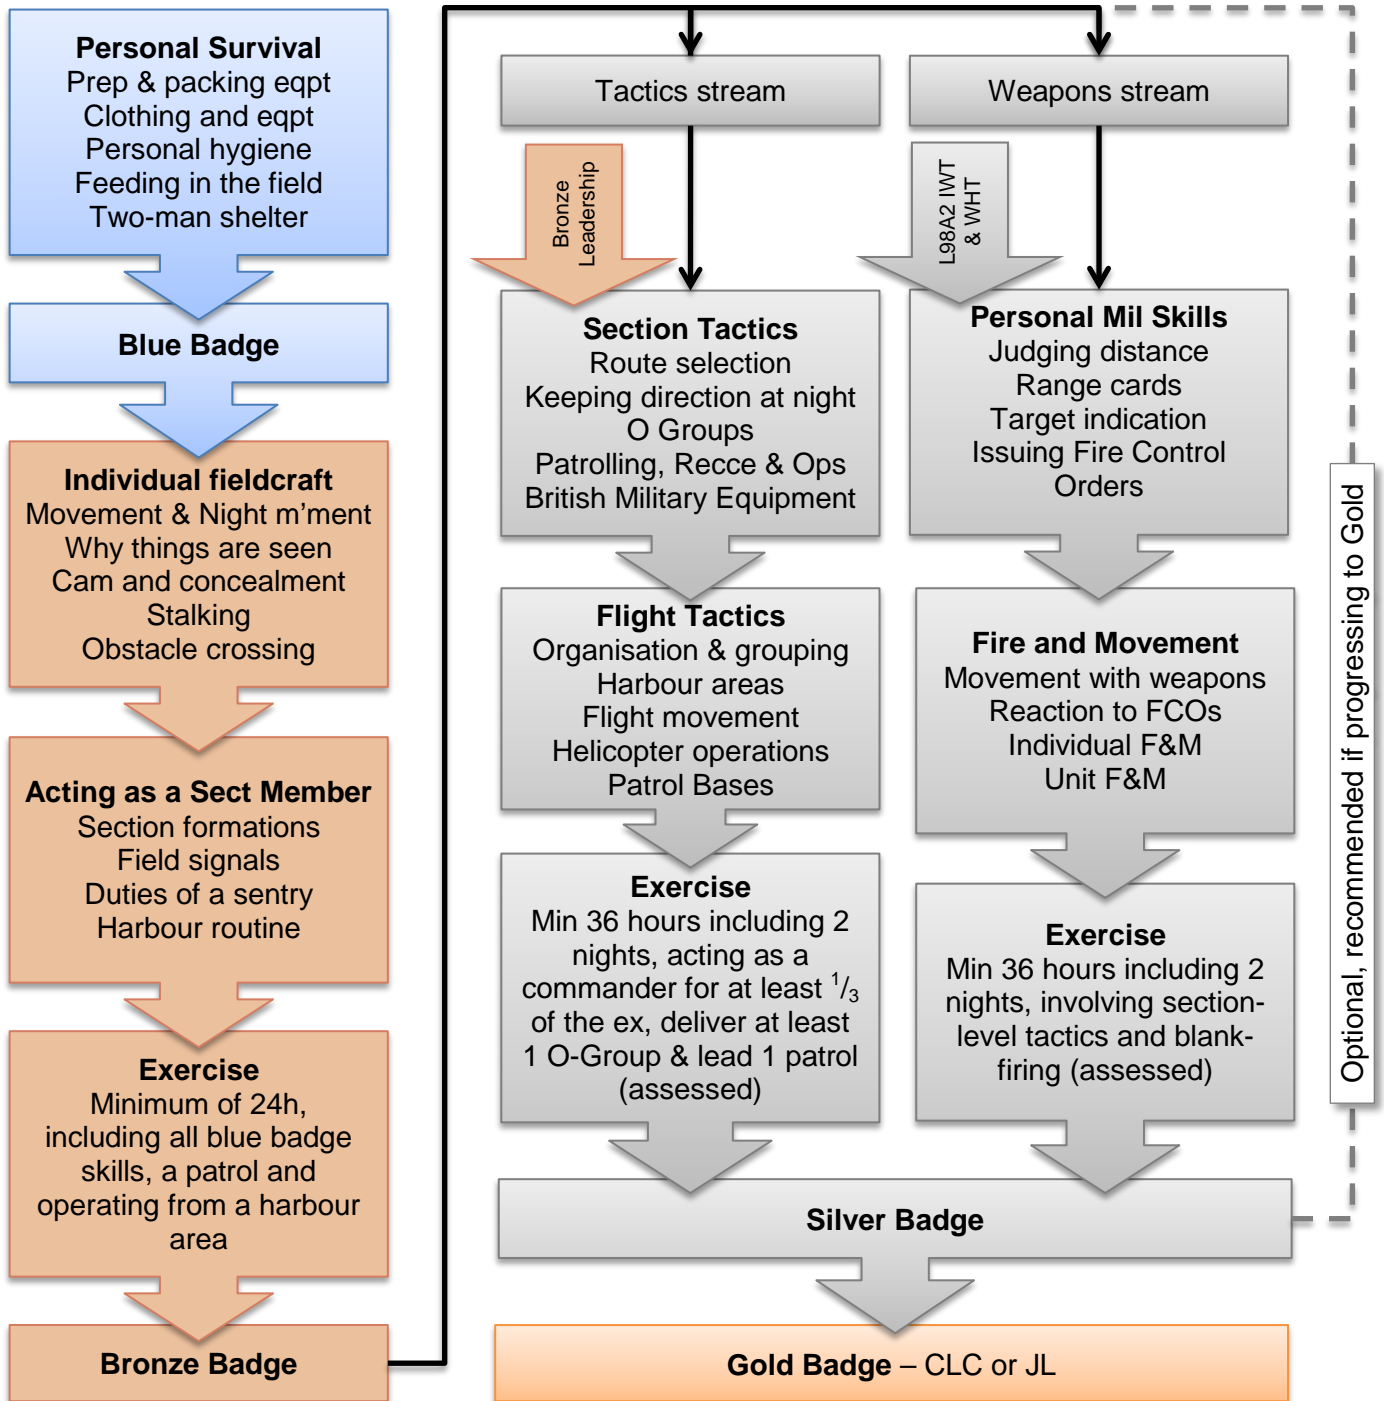

FT PROGRESSIVE SYLLABUS SUGGESTION

01. **Blue level.** The cadet is trained to look after themselves, and can deploy into the field, but is not trained to act as part of a section. Should be deliverable on parade nights, or as a one-day course.

02. **Bronze level.** The cadet is trained to act usefully as a member of a section on unarmed exercises. This course should be delivered over two weekends, or as a week-long course (which could also include the blue level).

03. **Silver level.** The cadet is trained either to:

- Lead a section on unarmed exercises, on a variety of taskings – primarily of a reconnaissance nature
- Act as a member of a section on armed exercises

This course could be delivered as a week-long exercise with some pre-learning.